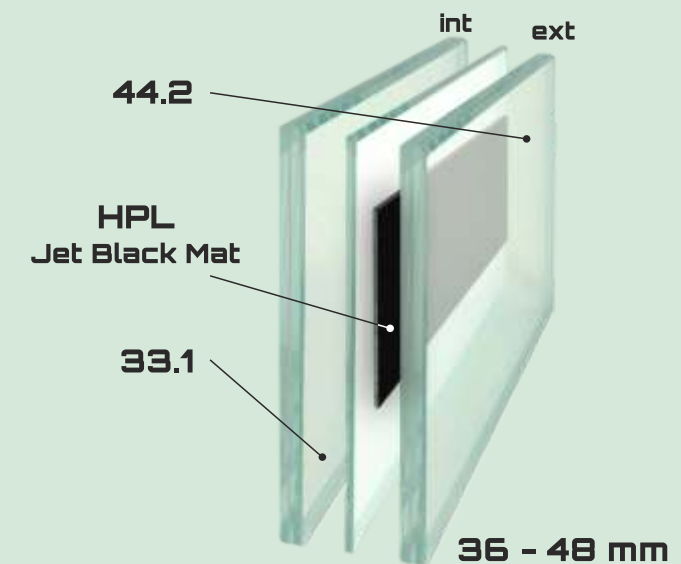

VV-850-GLP28

VV-850-GLB20
VV-850-GLI20

COMPOSITION OF GLASS PANELS

GLP sandblasted designs

GLI inox applications

GLB black HPL applications

Classic-design PVC door panels that fit both rustic environments and modern architecture.