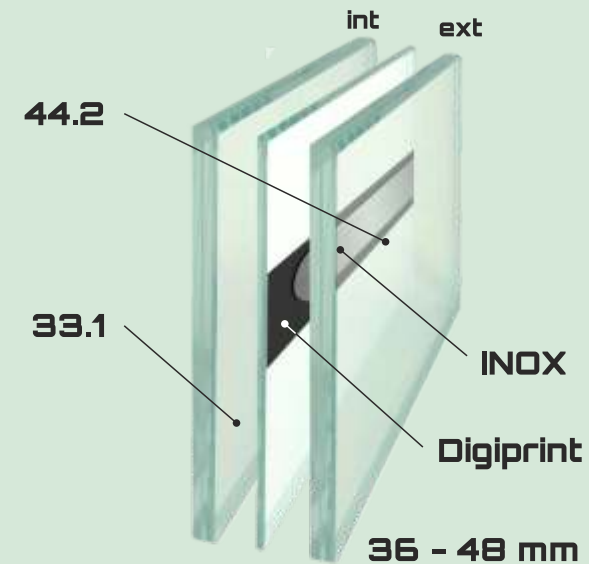

VV-850-GLP28

VV-850-GLB20
VV-850-GLI20

COMPOSITION OF GLASS PANELS

GLP sandblasted designs

GLI inox applications

GLB black HPL applications

Classic-design PVC door panels that fit both rustic environments and modern architecture.