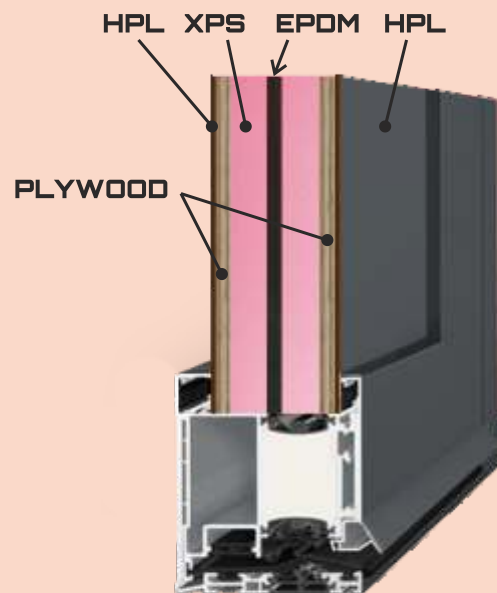

HPL

STABIL-TRD